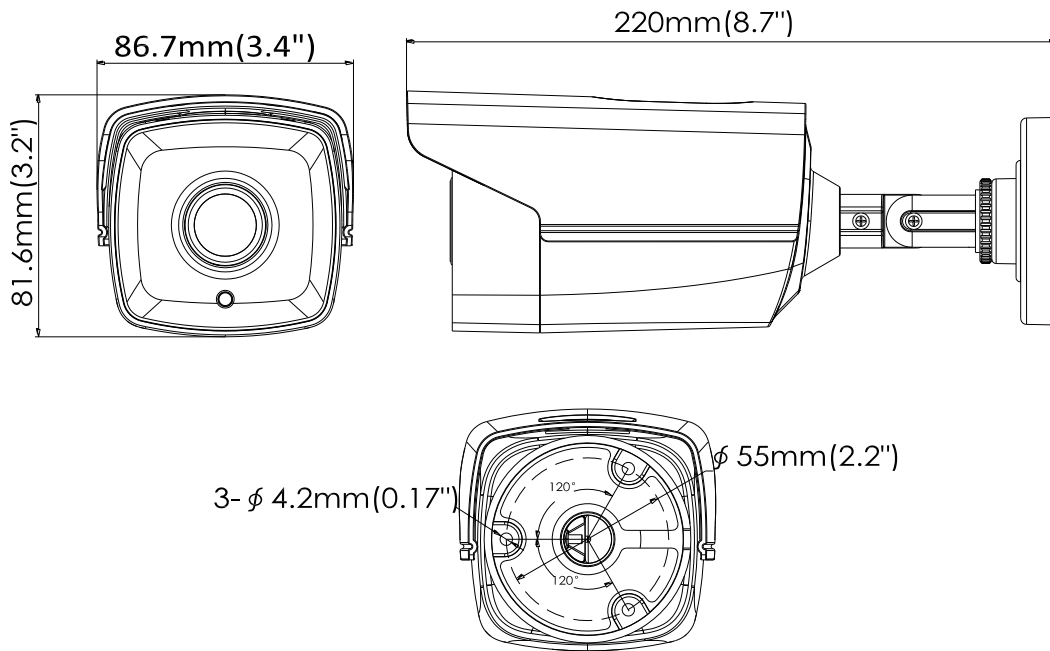

DS-2CE16C0T-IT1 HD720P EXIR Bullet Camera

Key Features

- 1 Megapixel high-performance CMOS
- Analog HD output, up to 720P resolution
- True Day/Night
- DNR, Smart IR
- EXIR technology, up to 20m IR distance
- IP66 weatherproof

Specifications

Camera	
Image Sensor	1MP CMOS Image Sensor
Signal System	PAL/NTSC
Effective Pixels	1296(H)*732(V)
Min. illumination	0.1 Lux @ (F1.2,AGC ON),0 Lux with IR
Shutter Time	1/25(1/30)s to 1/50,000s
Lens	2.8mm, 3.6mm, 6mm optional
	Angle of View: 70.9°(3.6mm), 92°(2.8mm), 56.7°(6mm)
Lens Mount	M12
Day & Night	ICR
Angle Adjustment	Pan: 0 - 360°, Tilt: 0 - 180°, Rotation: 0 - 360°
Synchronization	Internal synchronization
Video Frame Rate	720p@25fps/720p@30fps
HD Video Output	1 Analog HD output
S/N Ratio	>62dB
General	
Operating Conditions	-40 °C – 60 °C (-40 °F – 140 °F), Humidity 90% or less (non-condensing)
Power Supply	12 VDC ± 15%
Power Consumption	Max. 4W
Protection Level	IP66
IR Range	Up to 20m
Dimensions	86.22×82.05×220.13mm(3.39"×3.23"×8.67")
Weight	700 g

Order Models

DS-2CE16C0T-IT1

Dimensions

Accessories

DS-1280ZJ-XS
Junction box

DS-1H18
Video Balun

X41T
Camera Tester

Distributed by