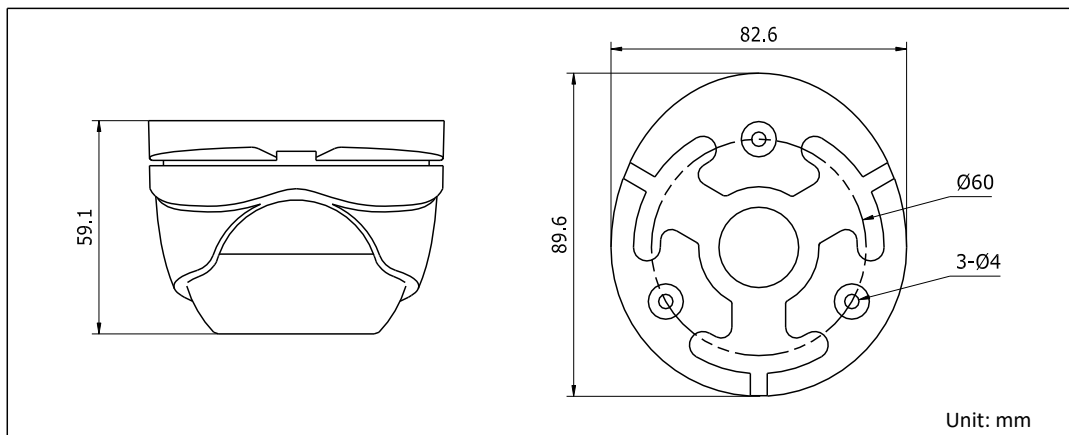

### Key Features

- 2 Megapixel high-performance CMOS
- Analog HD output, up to 1080P resolution
- True Day/Night, Smart IR
- Up to 20m IR distance
- IP66 weatherproof

## Specifications

<b>Camera</b>	
Image Sensor	2MP CMOS Image Sensor
Signal System	PAL/NTSC
Effective Pixels	1920(H)*1080(V)
Min. illumination	0.01 Lux @ (F1.2,AGC ON),0 Lux with IR
Shutter Time	1/25(1/30)s to 1/50,000s
Lens	2.8mm, 3.6mm, 6mm optional
	Angle of View: 103°(2.8mm), 82.2°(3.6mm), 54°(6mm)
Lens Mount	M12
Day & Night	ICR
Angle Adjustment	Pan: 0 - 360°, Tilt: 0 - 75°, Rotation: 0 - 360°
Synchronization	Internal synchronization
Video Frame Rate	1080p@25fps/1080p@30fps
HD Video Output	1 Analog HD output
S/N Ratio	>62dB
<b>General</b>	
Operating Conditions	-40 °C – 60 °C (-40 °F – 140 °F), Humidity 90% or less (non-condensing)
Power Supply	12 VDC ± 15%
Power Consumption	Max. 4W
Protection Level	IP66
IR Range	Up to 20m
Dimension	89.6 × 59.1 mm (3.53" × 2.33")
Weight	340 g

## Dimensions