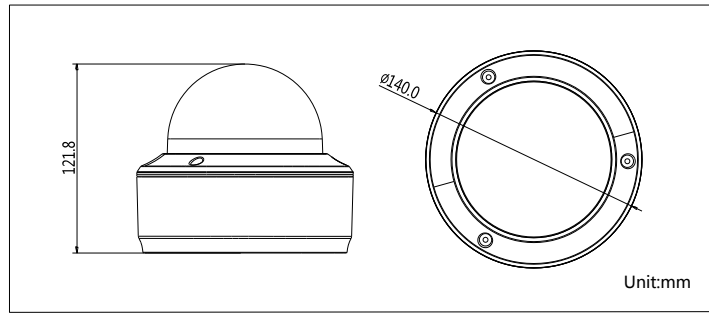

Dimensions

Network

Network Storage	NAS(NFS, SMB/HIFS), edge recording
Alarm Trigger	Face Detection , Defocus Detection , Scene Change, Audio Abnormal, Motion detection, Tampering alarm, Network disconnect, IP address conflict, Storage exception
Protocols	TCP/IP, ICMP, HTTP, HTTPS, FTP, DHCP, DNS, DDNS, RTP, RTSP, RTCP, PPPoE, NTP, UPnP, SMTP, SNMP, IGMP, 802.1X, QoS, IPv6, Bonjour
Standard	ONVIF, PSIA, CGI, ISAPI
Common features	Reset, flickerless, three streams, heartbeat, mirror, password protection, video masking, watermark, anonymous login, IP address filtering

Intelligent

People Counting	People entering and exiting data can be accounted, displayed and exported

General

Operating Conditions	-30 °C – 60 °C (-22 °F – 140 °F), Humidity 95% or less (non-condensing)
Power Supply	12 V DC ± 10%, PoE (802.3af)
IR Range	-I: 10~30m IR distance
Power Consumption	Max. 13.5W
Dimensions	Φ 140 × 121.8 mm (Φ 5.51" × 4.80")
Weight	1400 g (3.09 lbs)

Order Models

iDS-2CD6124FWD-I/C, iDS-2CD6124FWD-IZ/C